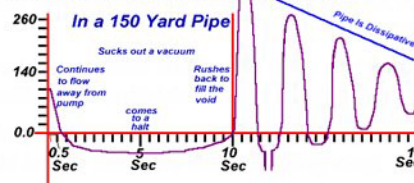

**Multiplex/"Power"/API 674, Systems.** For pump related pulse signatures see P18

For RV- 23, & controller 18 related pulse signatures, Please see P15 item 6 bottom left.

Note :- changes in value of any other red nbr. will change frequency and amplitude of pulsation.

**Centrifugal pumping systems**

Many additional "signatures" are from shaft deflection.

**Pump Start-Up Surge**

**Shut-Down Back-Flow Bang**

**Rapid Valve Closure Hammer**