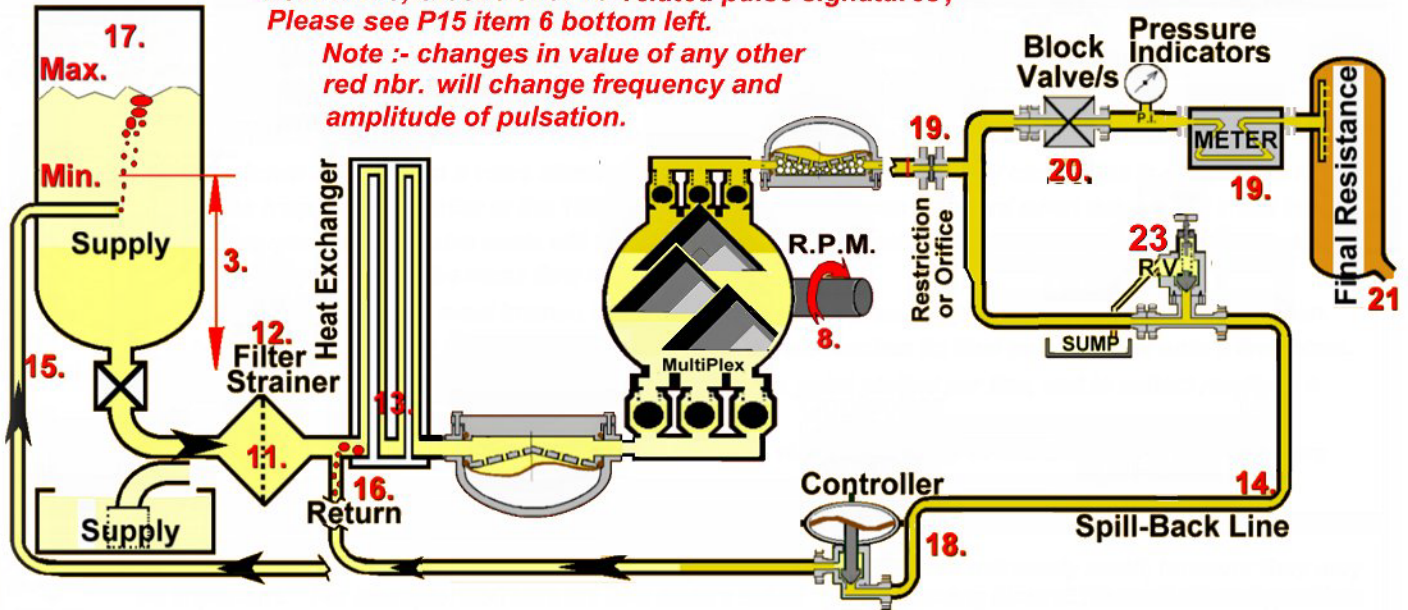

**Multiplex/"Power"/API 674, Systems.** For pump related pulse signatures see P18

For RV- 23, & controller 18 related pulse signatures, Please see P15 item 6 bottom left.

Note :- changes in value of any other red nbr. will change frequency and amplitude of pulsation.

**Centrifugal pumping systems**

Many additional "signatures" are from shaft deflection.

**Pump Start-Up Surge**

**Shut-Down Back-Flow Bang**

**Rapid Valve Closure Hammer**