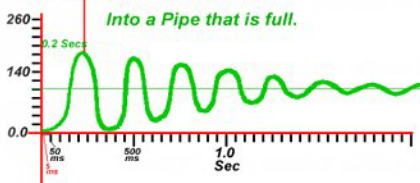

**Multiplex/"Power"/API 674, Systems.** For pump related pulse signatures see P18

For RV- 23, & controller 18 related pulse signatures, Please see P15 item 6 bottom left.

Note :- changes in value of any other red nbr. will change frequency and amplitude of pulsation.

**Centrifugal pumping systems**

Many additional "signatures" are from shaft deflection.

**Pump Start-Up Surge**

**Shut-Down Back-Flow Bang**

**Rapid Valve Closure Hammer**